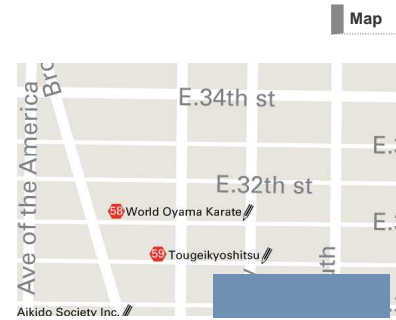

English

[HOME](#)
[ABOUT](#)
[PROJECTS ▼](#)
[J-GOODS](#)
[J-MAP](#)
[J-CAL](#)
[FEATURES](#)
[INTERVIEWS](#)
[BLOGS](#)
[MEMBER](#)
[CONTACT](#)

Sub

[J-MAP](#) > World Oyama Karate Matsumoto Dojo

World Oyama Karate Matsumoto Dojo (J-MAP PICK UPS!)

World Oyama Karate Matsumoto Dojo

Address: 35 West 31st Street, 6th Floor New York, NY 10001

Tel: 212-629-7709

Web: [go to website](#)

Email: info@oyamakaratency.org

World Oyama Karate Matsumoto Dojo

Matsumoto Dojo is the official Manhattan branch of the World Oyama Karate Organization. Since opening its doors in February 2005 under the leadership of Sensei Daisuke Matsumoto, it has grown into one of Manhattan's most active dojos, offering classes seven days a week for adults, teens and children.